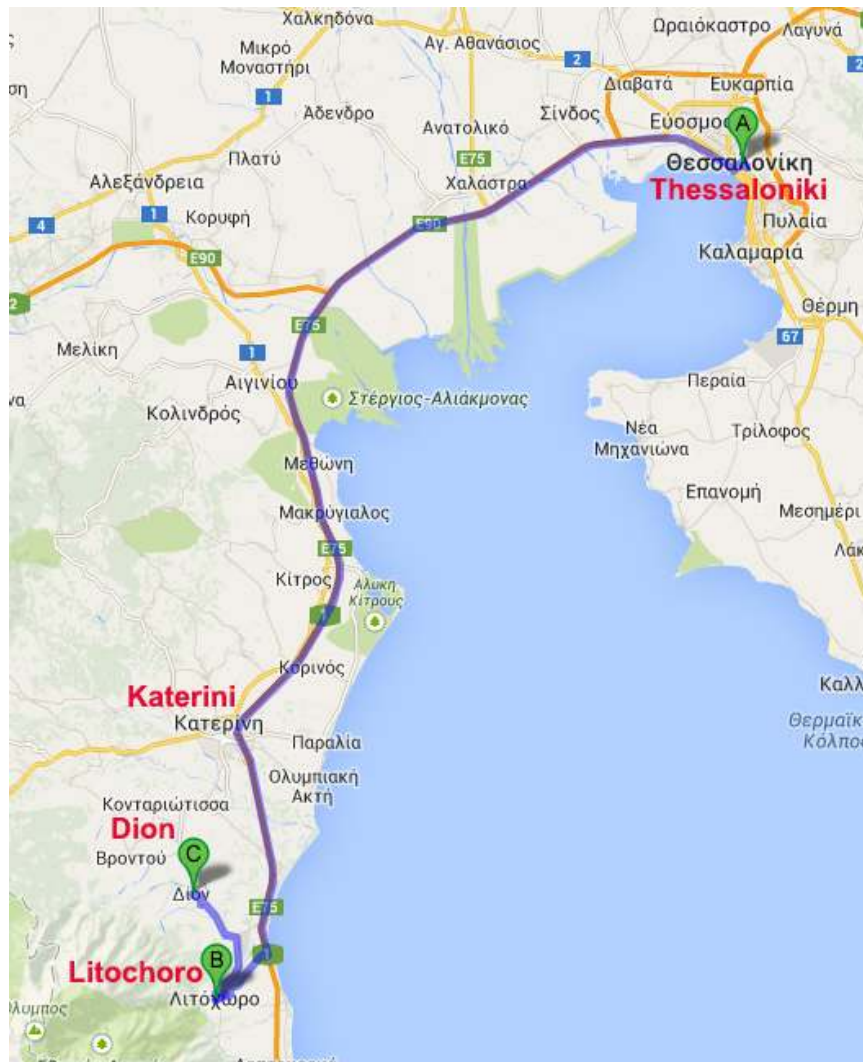

Details regarding your transport from Thessaloniki to Dion

The distance between Thessaloniki airport and Dion is ~90km.

There are intercity buses, the time schedules of which are listed below:

Airport ⇔ Bus station (KTEL) or Railway station (by bus)

Ticket Price: One way 2 €

Intercity Bus No 78, 78N (duration ~40min, via Thessaloniki city center)

Airport → Railway station or Bus station (KTEL Pierias)

05:50, 06:20, 07:20, 08:20, 09:20, 10:00, 11:00, 12:30, 13:00, 14:05, 15:15, 16:30, 17:00, 18:00, 19:15, 20:15, 21:15, 22:15, 23:00, 00:00, 00:30, 01:05, 01:30, 02:00, 02:30, 03:00, 03:30, 04:00, 04:30, 05:00, 05:30

Bus station (KTEL Pierias) or Railway station → Airport

05:00, 06:00, 07:00, 08:00, 09:15, 10:15, 11:30, 12:00, 13:00, 14:15, 15:30, 16:00, 17:00, 18:30, 19:00, 20:00, 21:00, 22:00, 22:30, 23:00, 23:30, 00:00, 00:30, 01:00, 01:30, 02:00, 02:30, 03:00, 03:30, 04:00, 04:30

Thessaloniki ⇔ Litochoro (by bus or train)

Dion is 12km away from Litochoro

by Bus

Macedonia Intercity bus station ⇔ Litochoro

Ticket Price: One way 9.3€, Double way: 16.5€

Duration: 1h 15min

<http://www.ktelmacedonia.gr/en/routes/list/tid=30#routes>