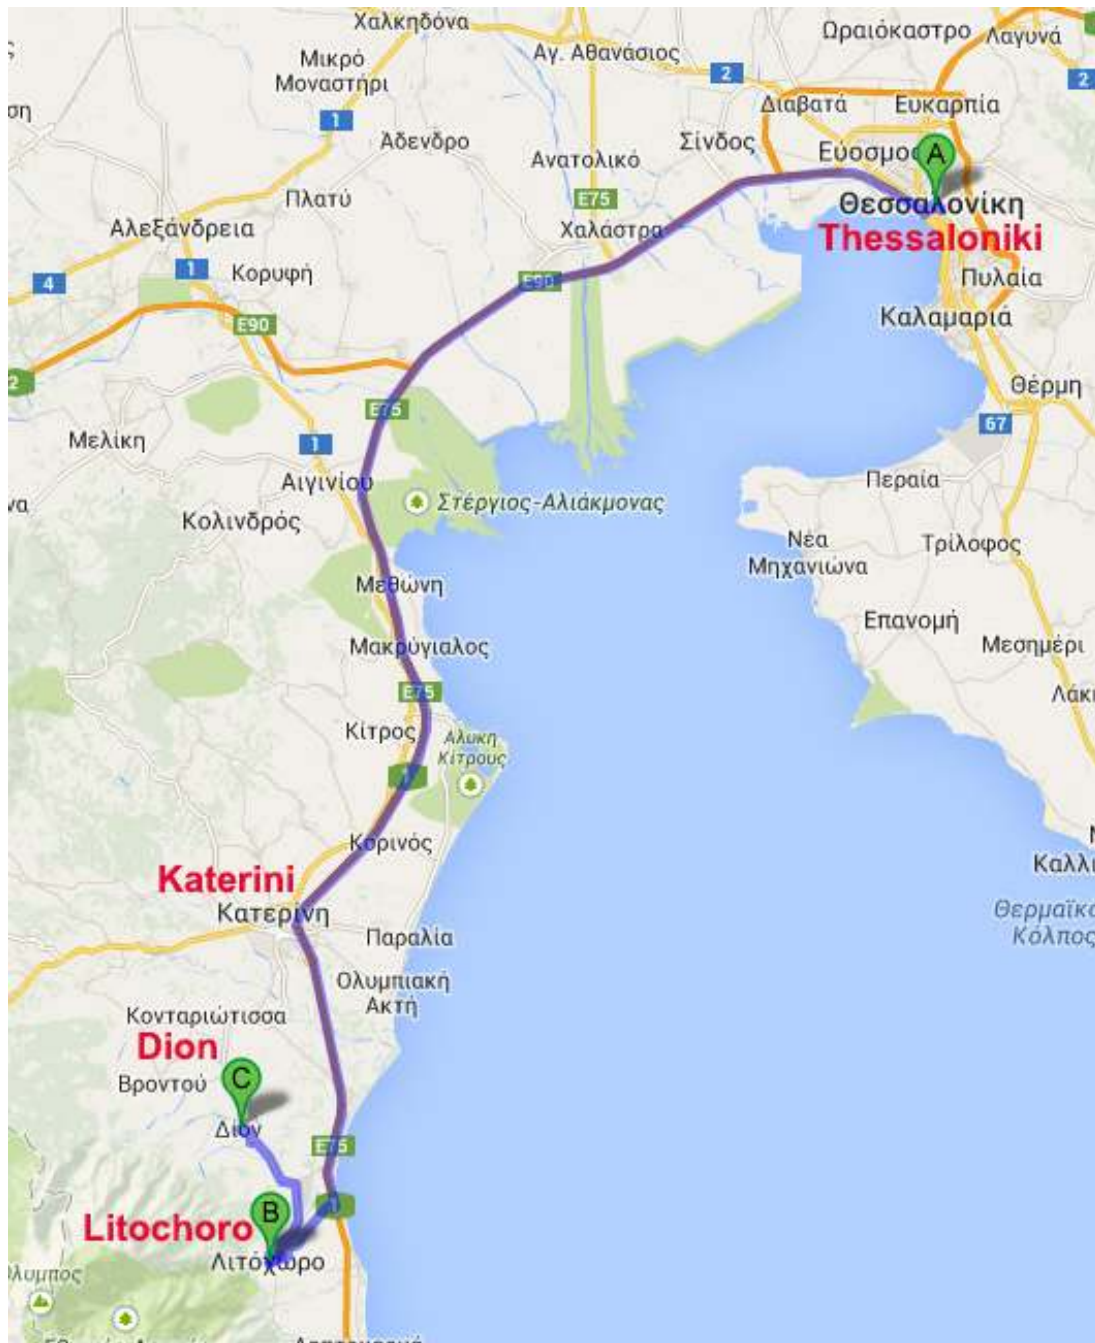

Details regarding your transport from Thessaloniki to Dion

The distance between Thessaloniki airport and Dion is ~90km.

There are intercity buses, the time schedules of which are listed below:

Airport ⇔ Bus station (KTEL) or Railway station (by bus)

Ticket Price: One way 2 €

Intercity Bus No 78, 78N (duration ~40min, via Thessaloniki city center)

Airport → Railway station or Bus station (KTEL Pierias)

05:50, 06:20, 07:20, 08:20, 09:20, 10:00, 11:00, 12:30, 13:00, 14:05, 15:15, 16:30, 17:00, 18:00, 19:15, 20:15, 21:15, 22:15, 23:00, 00:00, 00:30, 01:05, 01:30, 02:00, 02:30, 03:00, 03:30, 04:00, 04:30, 05:00, 05:30

Thessaloniki ⇔ Litochoro (by bus or train)

Dion is 12km away from Litochoro

by Bus

Macedonia Intercity bus station ⇔ Litochoro

Ticket Price: One way 9.3€, Double way: 16.5€

Duration: 1h 15min

<http://www.ktelmacedonia.gr/en/routes/list/tid=30#routes>

6:37, 8:00, 9:04, 10:20, 11:20, 13:29, 15:27, 17:22, 19:37, 21:46

Litochoro → Dion

The distance between Litochoro and Dion is 12km

You can call a taxi in the tel. nr: +30 6958 456444, +30 6987 320800