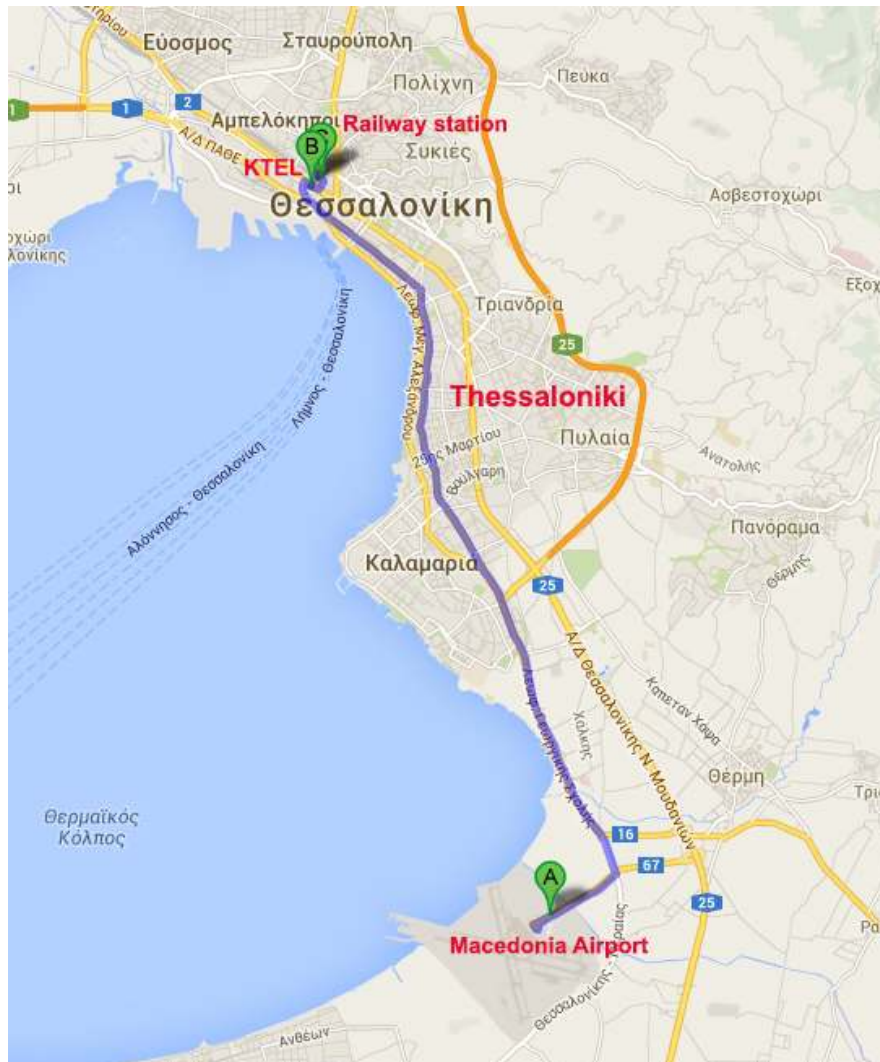

Details regarding your transport from Thessaloniki to Dion

The distance between Thessaloniki airport and Dion is ~90km.

There are intercity buses, the time schedules of which are listed below:

Airport ⇔ Bus station (KTEL) or Railway station (by bus)

Ticket Price: One way 2 €

Intercity Bus No 78, 78N (duration ~40min, via Thessaloniki city center)

Airport → Railway station or Bus station (KTEL Pierias)

05:50, 06:20, 07:20, 08:20, 09:20, 10:00, 11:00, 12:30, 13:00, 14:05, 15:15, 16:30, 17:00, 18:00, 19:15, 20:15, 21:15, 22:15, 23:00, 00:00, 00:30, 01:05, 01:30, 02:00, 02:30, 03:00, 03:30, 04:00, 04:30, 05:00, 05:30

Thessaloniki ⇔ Litochoro (by bus or train)

Dion is 12km away from Litochoro

by Bus

Macedonia Intercity bus station ⇔ Litochoro

Ticket Price: One way 9.3€, Double way: 16.5€

Duration: 1h 15min

<http://www.ktelmacedonia.gr/en/routes/list/tid=30#routes>

6:37, 8:00, 9:04, 10:20, 11:20, 13:29, 15:27, 17:22, 19:37, 21:46

Litochoro → Dion

The distance between Litochoro and Dion is 12km

You can call a taxi in the tel. nr: +30 6958 456444, +30 6987 320800